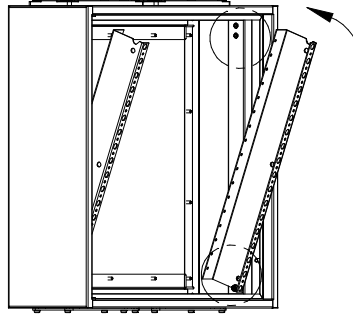

Type	Y	(1)	Pcs.
WP-U 2.33	338 mm	WP-U 2.33LP	2
WP-U 3	438 mm	WP-U 3LP	2
WP-U 3.66	538 mm	WP-U 3.66LP	2
WP-U 4	588 mm	WP-U 4LP	2
WP-U 5	738 mm	WP-U 5LP	2
WP-U 6	888 mm	WP-U 6LP	2
WP-U 6.33	938 mm	WP-U 6.33LP	2
WP-U 7	1038 mm	WP-U 7LP	2
WP-U 7.66	1138 mm	WP-U 7.66LP	2

Power needs control

SOLID GSX Enclosure system

Hex5
(Klucz imbusowy 5)

1	AS-SH 6x10	3,6-6,0 Nm
2	AW-R 6	-

WP-U

Step 1
(Krok 1)

Step 2
(Krok 2)

Step 3
(Krok 3)