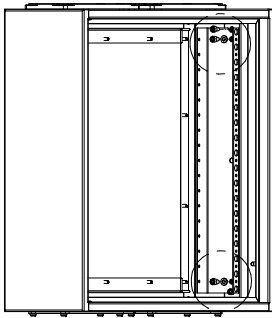

Type	Y	(1)	Pcs.
WP-U 2.33	338 mm	WP-U 2.33LP	2
WP-U 3	438 mm	WP-U 3LP	2
WP-U 3.66	538 mm	WP-U 3.66LP	2
WP-U 4	588 mm	WP-U 4LP	2
WP-U 5	738 mm	WP-U 5LP	2
WP-U 6	888 mm	WP-U 6LP	2
WP-U 6.33	938 mm	WP-U 6.33LP	2
WP-U 7	1038 mm	WP-U 7LP	2
WP-U 7.66	1138 mm	WP-U 7.66LP	2

Power needs control

SOLID GSX Enclosure system

Hex5
(Klucz imbusowy 5)

1	AS-SH 6x10	3,6-6,0 Nm
2	AW-R 6	-

WP-U

Step 1
(Krok 1)

Step 2
(Krok 2)

Step 3
(Krok 3)

Step 4
(Krok 4)

Power needs control

SOLID GSX Enclosure system

Hex5
(Klucz imbusowy 5)

1	AS-SH 6x10	3,6-6,0 Nm
2	AW-R 6	-

WP-U

Step 1
(Krok 1)

Step 2
(Krok 2)