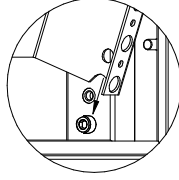

Type	Y	(1)	Pcs.
WP-U 2.33	338 mm	WP-U 2.33LP	2
WP-U 3	438 mm	WP-U 3LP	2
WP-U 3.66	538 mm	WP-U 3.66LP	2
WP-U 4	588 mm	WP-U 4LP	2
WP-U 5	738 mm	WP-U 5LP	2
WP-U 6	888 mm	WP-U 6LP	2
WP-U 6.33	938 mm	WP-U 6.33LP	2
WP-U 7	1038 mm	WP-U 7LP	2
WP-U 7.66	1138 mm	WP-U 7.66LP	2

Power needs control

SOLID GSX Enclosure system

Hex5
(Klucz imbusowy 5)

1	AS-SH 6x10	3,6-6,0 Nm
2	AW-R 6	-

WP-U

Step 1
(Krok 1)

Step 2
(Krok 2)

Step 3
(Krok 3)

Step 4
(Krok 4)

Power needs control

SOLID GSX Enclosure system

Hex5
(Klucz imbusowy 5)

1	AS-SH 6x10	3,6-6,0 Nm
2	AW-R 6	-

WP-U

Step 1
(Krok 1)

Step 2
(Krok 2)