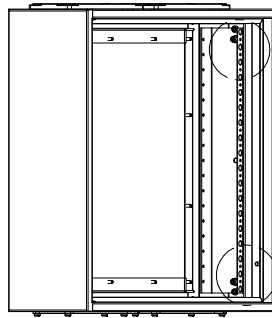

Step 4
(Krok 4)