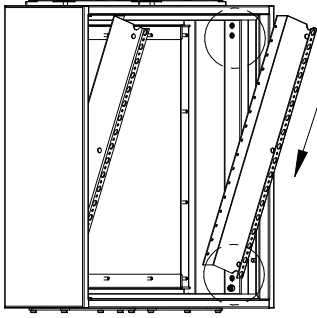

Type	Y	(1)	Pcs.
WP-U 2.33	338 mm	WP-U 2.33LP	2
WP-U 3	438 mm	WP-U 3LP	2
WP-U 3.66	538 mm	WP-U 3.66LP	2
WP-U 4	588 mm	WP-U 4LP	2
WP-U 5	738 mm	WP-U 5LP	2
WP-U 6	888 mm	WP-U 6LP	2
WP-U 6.33	938 mm	WP-U 6.33LP	2
WP-U 7	1038 mm	WP-U 7LP	2
WP-U 7.66	1138 mm	WP-U 7.66LP	2

Power needs control

SOLID GSX Enclosure system

Hex5
(Klucz imbusowy 5)

1	AS-SH 6x10	3,6-6,0 Nm
2	AW-R 6	-

WP-U

Step 1
(Krok 1)

Step 2
(Krok 2)

Step 3
(Krok 3)