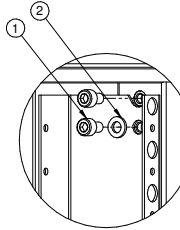

Type	Y	(1)	Pcs.
WP-U 2.33	338 mm	WP-U 2.33LP	2
WP-U 3	438 mm	WP-U 3LP	2
WP-U 3.66	538 mm	WP-U 3.66LP	2
WP-U 4	588 mm	WP-U 4LP	2
WP-U 5	738 mm	WP-U 5LP	2
WP-U 6	888 mm	WP-U 6LP	2
WP-U 6.33	938 mm	WP-U 6.33LP	2
WP-U 7	1038 mm	WP-U 7LP	2
WP-U 7.66	1138 mm	WP-U 7.66LP	2

Power needs control

SOLID GSX Enclosure system

Hex5
(Klucz imbusowy 5)

1	AS-SH 6x10	3,6-6,0 Nm
2	AW-R 6	-

WP-U

Step 1
(Krok 1)

Step 2
(Krok 2)

Step 3
(Krok 3)

Step 4
(Krok 4)

Power needs control

SOLID GSX Enclosure system

Hex5
(Klucz imbusowy 5)

1	AS-SH 6x10	3,6-6,0 Nm
2	AW-R 6	-

WP-U

Step 1
(Krok 1)

Step 2
(Krok 2)