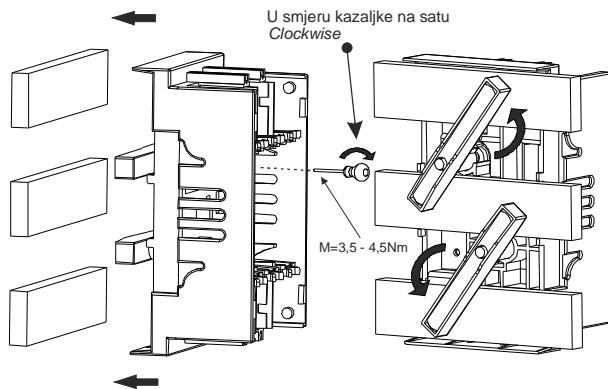

## B) Montiranje na sabirnički sistem 60mm Installed onto busbar system 60mm

## C) Odlaz - mogućnost gore/dolje Load - possibilities up/bottom