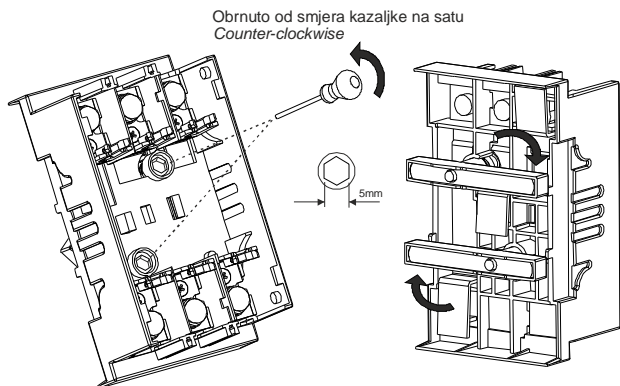

## B) Montiranje na sabirnički sistem 60mm Installed onto busbar system 60mm

## C) Odlaz - mogućnost gore/dolje Load - possibilities up/bottom