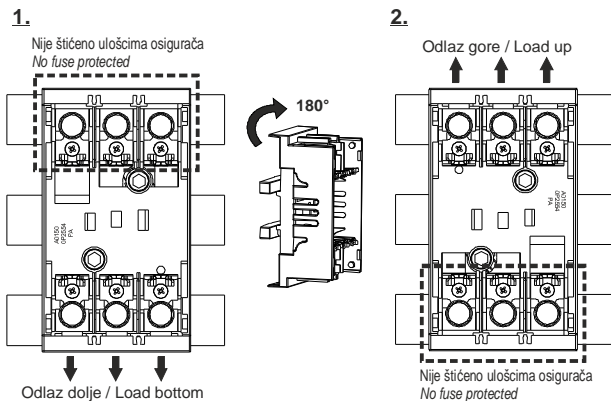

## B) Montiranje na sabirnički sistem 60mm Installed onto busbar system 60mm

## C) Odlaz - mogućnost gore/dolje Load - possibilities up/bottom